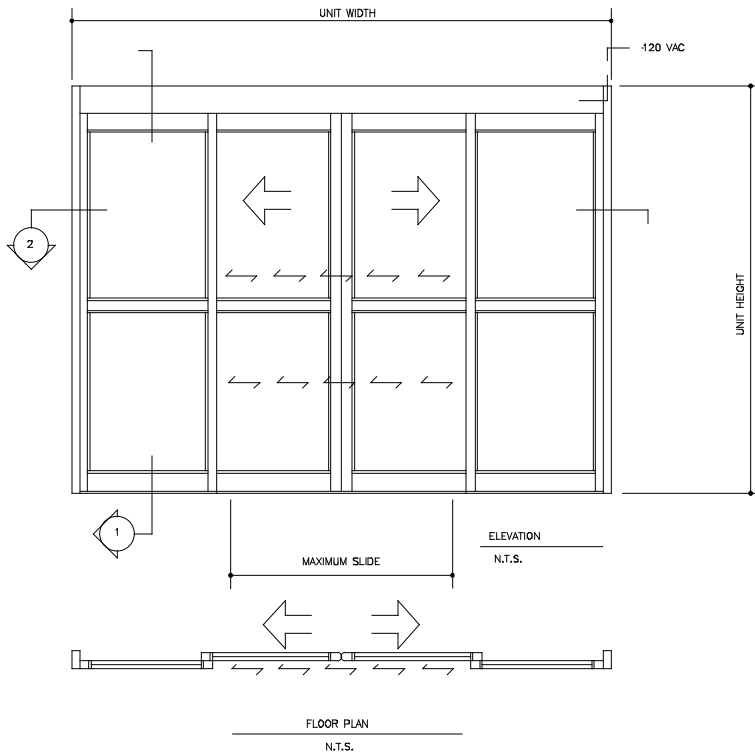

VERTICAL SECTION
FULL SCALE

DOOR SHOWN IN OPEN POSITION

1

2

2

1

FILE 6.124d1
HORTON CLEAN ROOM SERIES
TYPE: ATMOSPHERIC O-X-X-O