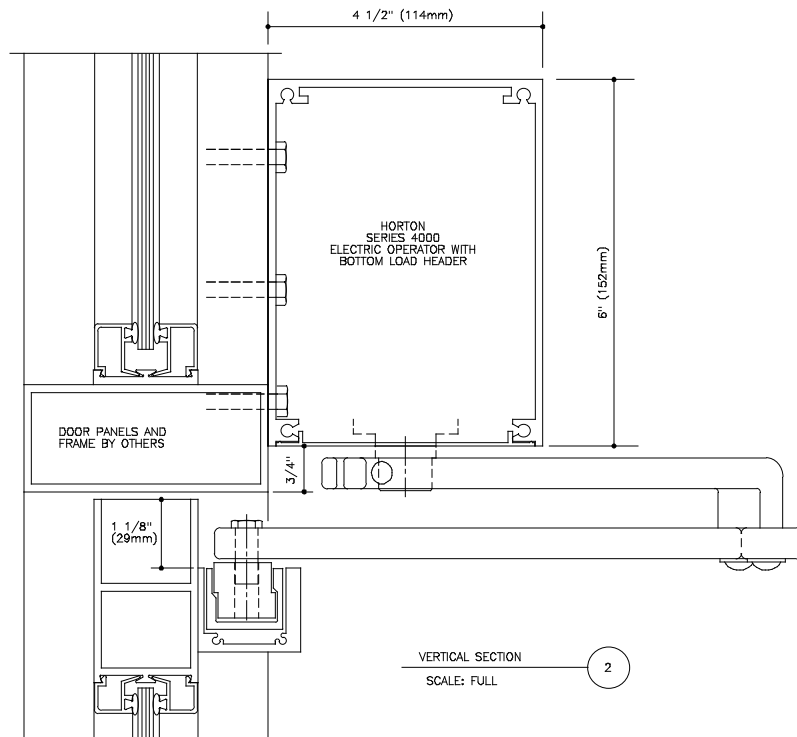

NOTE: Center Pivoted Swing Door Panels shown are handed LH-RH (interior swing).

NOTE: Butt-hung Swing Door Panel shown is handed LH (interior swing).

DOOR PANELS AND FRAMES BY OTHERS

File 4.058d1
Horton Series 4100 with Parallel Arm

GENERAL NOTES

1. Doors are handed as viewed from the exterior with the operator on the interior.