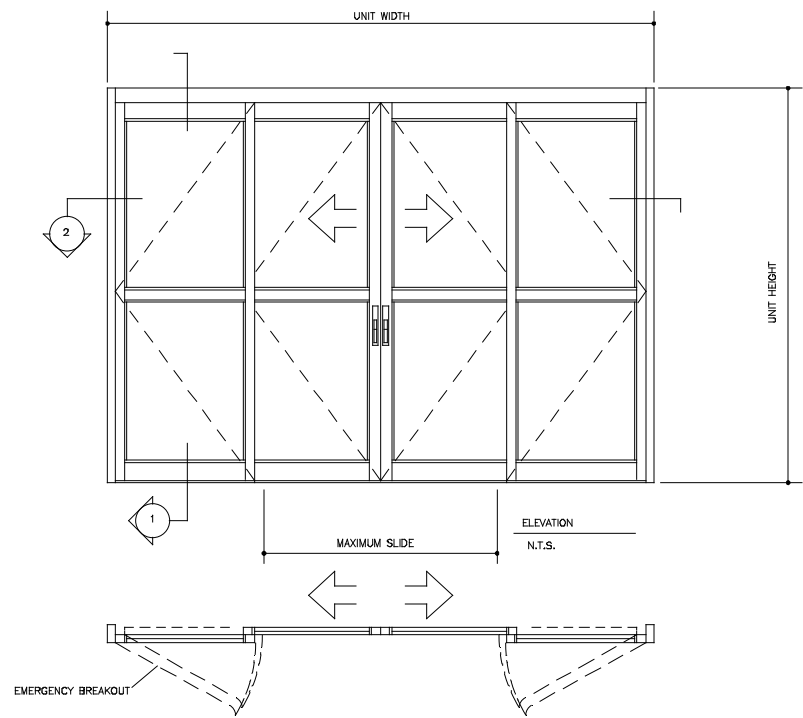

VERTICAL SECTION
FULL SCALE
DOOR SHOWN IN OPEN POSITION

HORIZONTAL SECTION
FULL SCALE

NOTE: DOOR MUST BE IN FULL OPEN POSITION TO BREAKOUT.

File 3.077d1
Horton ICU Series
Type 310 SO-SX-SX-SO
Trackless